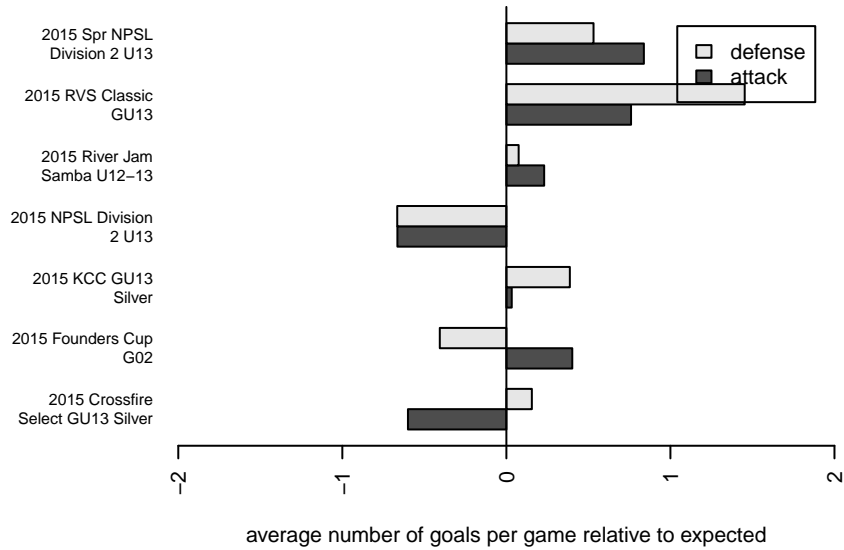

# Kent United White G02

Kent United  
Kent, WA  
G02 total strength=742  
attack=1.27 defense=0.53  
fall league = NPSL Div 2 U13  
spr league = Spr NPSL Div 2 U13

alt names used:  
Kent United G02 White  
Kent United G02 White  
Kent United G02 White  
Kent United GU13 (White)  
KU 02 White  
Kent United G02 White  
Kent United G02 White

Venues played:  
2015 RVS Classic GU13  
2015 KCC GU13 Silver  
2015 Crossfire Select GU13 Silver  
2015 River Jam Samba U12-13  
2015 NPSL Division 2 U13  
2015 Founders Cup G02  
2015 Spr NPSL Division 2 U13

**attack and defense variance (black dot)  
relative to other teams  
and top 10 in region**

**attack and defense rating  
relative to others at age  
and all opponents in last 13 months**

**Performance relative to 13 month average**