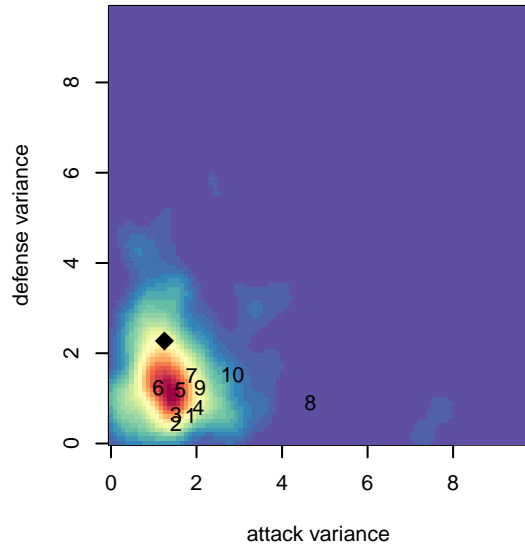

# Kent United White G02

Kent United  
Kent, WA  
G02 total strength=742  
attack=1.27 defense=0.53  
fall league = NPSL Div 2 U13  
spr league = Spr NPSL Div 2 U13

alt names used:  
Kent United G02 White  
Kent United G02 White  
Kent United G02 White  
Kent United GU13 (White)  
KU 02 White  
Kent United G02 White  
Kent United G02 White

**attack and defense variance (black dot)  
relative to other teams  
and top 10 in region**

**attack and defense rating  
relative to others at age  
and all opponents in last 13 months**

**Performance relative to 13 month average**