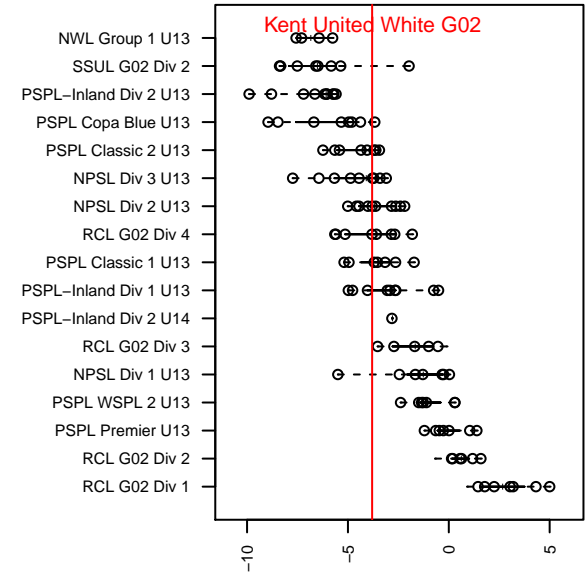

# Kent United White G02

Kent United  
Kent, WA  
G02 total strength=742  
attack=1.27 defense=0.53  
fall league = NPSL Div 2 U13  
spr league = Spr NPSL Div 2 U13

alt names used:  
Kent United G02 White  
Kent United G02 White  
Kent United G02 White  
Kent United GU13 (White)  
KU 02 White  
Kent United G02 White  
Kent United G02 White

**attack and defense variance (black dot)  
relative to other teams  
and top 10 in region**

**attack and defense rating  
relative to others at age  
and all opponents in last 13 months**

**Performance relative to 13 month average**