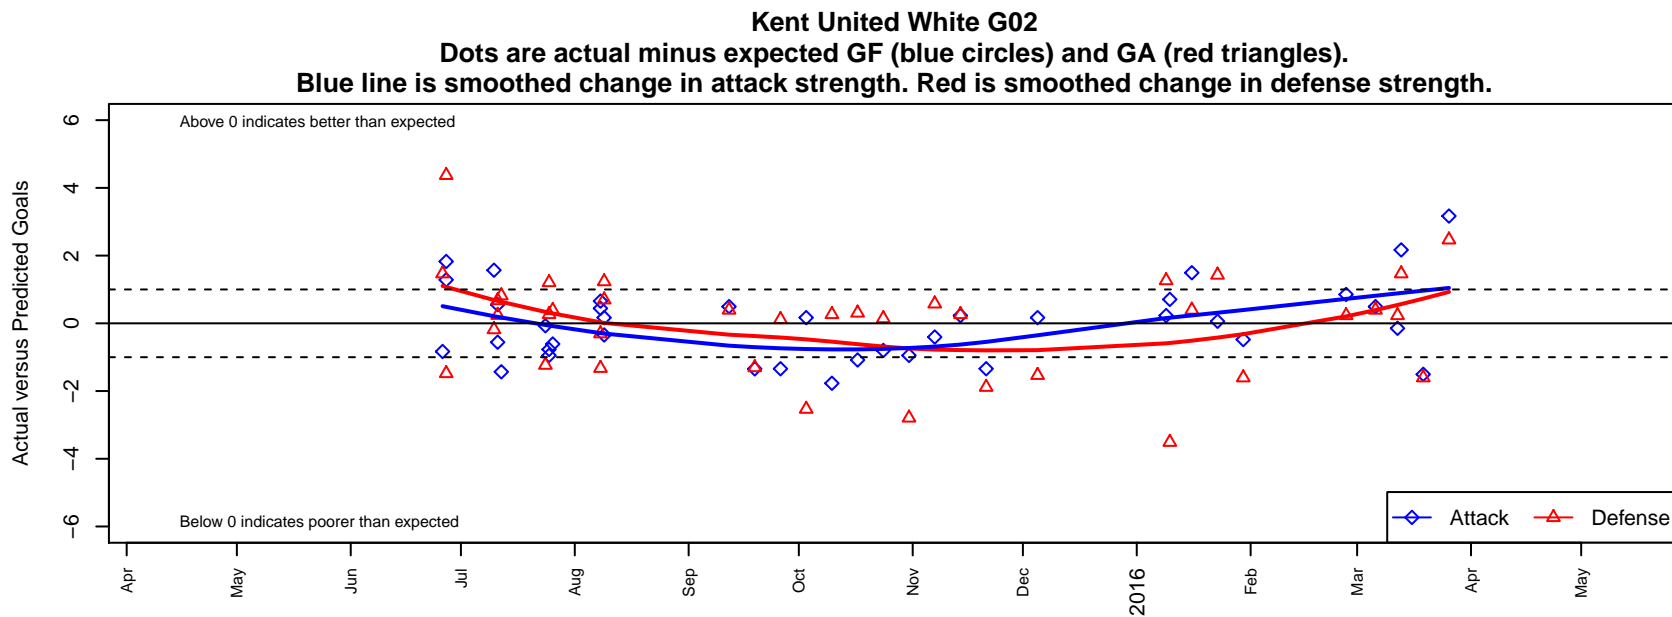

# Kent United White G02

Kent United  
Kent, WA  
G02 total strength=742  
attack=1.27 defense=0.53  
fall league = NPSL Div 2 U13  
spr league = Spr NPSL Div 2 U13

alt names used:  
Kent United G02 White  
Kent United G02 White  
Kent United G02 White  
Kent United GU13 (White)  
KU 02 White  
Kent United G02 White  
Kent United G02 White

**attack and defense variance (black dot)  
relative to other teams  
and top 10 in region**

**attack and defense rating  
relative to others at age  
and all opponents in last 13 months**

**Performance relative to 13 month average**