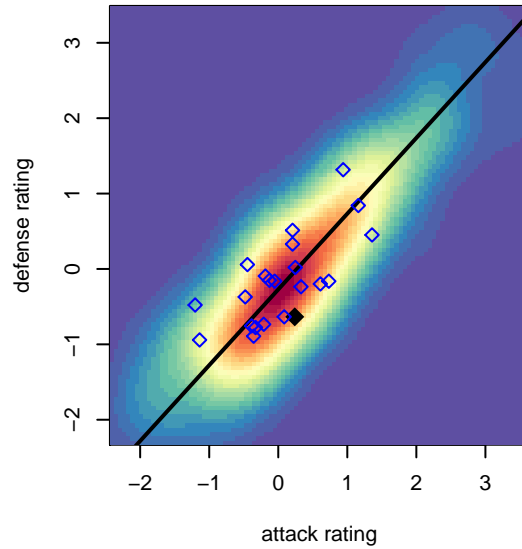

# Kent United White G02

Kent United  
Kent, WA  
G02 total strength=742  
attack=1.27 defense=0.53  
fall league = NPSL Div 2 U13  
spr league = Spr NPSL Div 2 U13

alt names used:  
Kent United G02 White  
Kent United G02 White  
Kent United G02 White  
Kent United GU13 (White)  
KU 02 White  
Kent United G02 White  
Kent United G02 White

**attack and defense variance (black dot)  
relative to other teams  
and top 10 in region**

**attack and defense rating  
relative to others at age  
and all opponents in last 13 months**

**Performance relative to 13 month average**