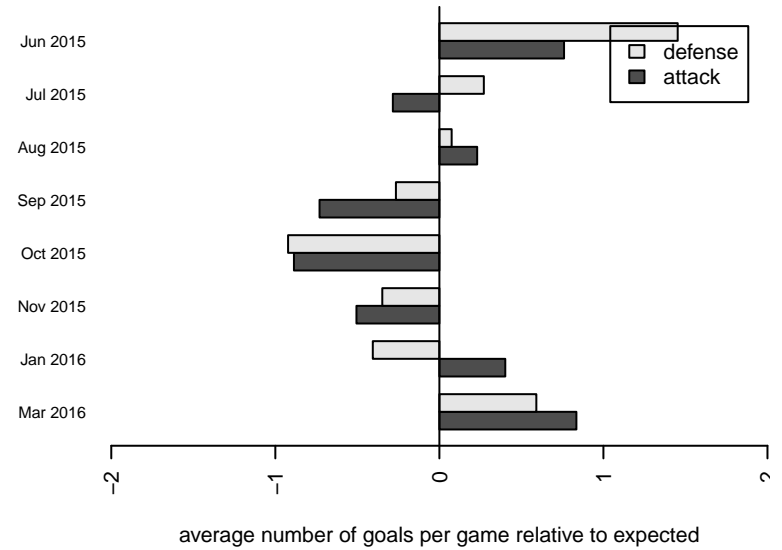

Performance relative to 13 month average